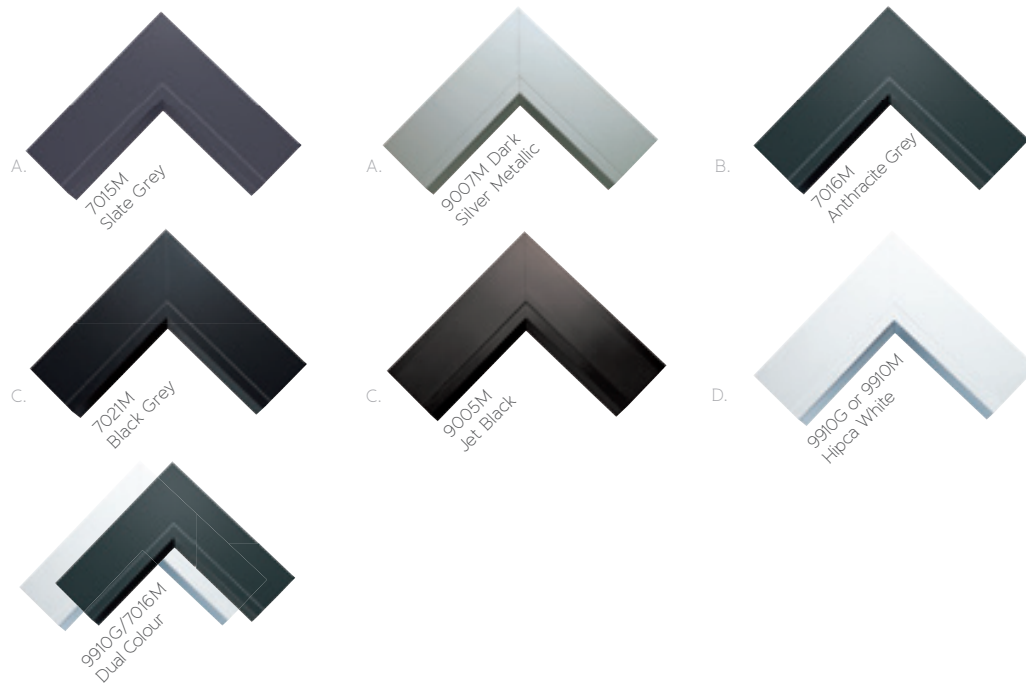

Popular colours...

Your personalisation options are virtually limitless with Origin. So much so that you're able to colour coordinate the seals and various gaskets to the frame or panel. To the right demonstrates the most popular colours and to assist with this, we've outlined the seal colours that they often go with.

If you select a panel from the Kensington Range in one of these colours, you'll benefit from receiving your doors on a 1-week lead time.*

Dual Colour:

9910G (Hipca White) in, 7016M (Anthracite Grey) out

Even the gasket and seal colour is your choice