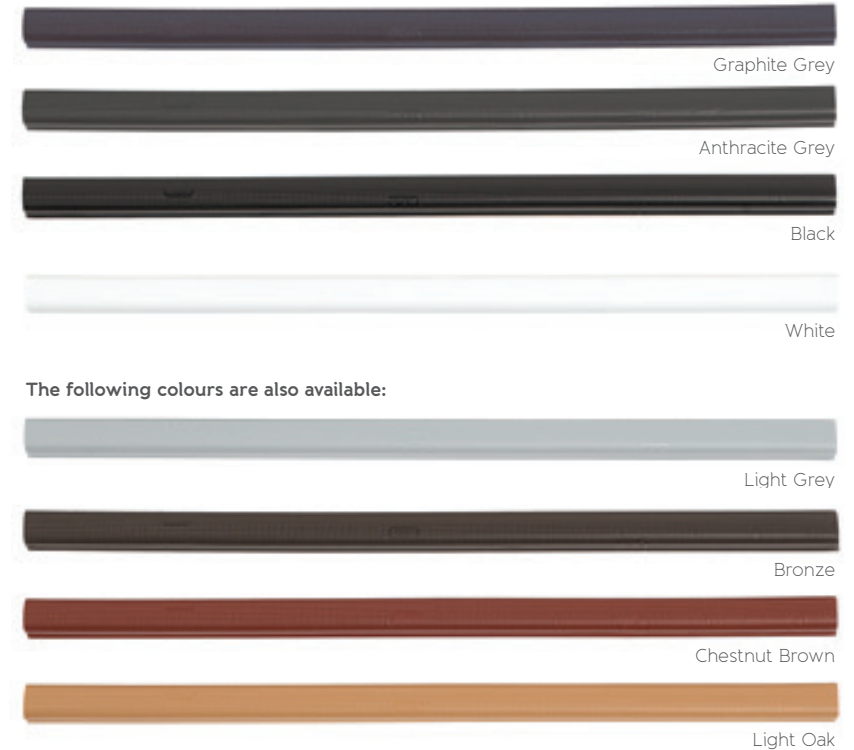

Door Colour	Recommended seal colour
A. 7015M and 9007M	Graphite Grey
B. 7016M	Anthracite Grey
C. 7021M and 9005M	Black
D. 9910G and 9910M	White

*Delivery will be made to your chosen Partner and their availability will dictate your installation date.
Colours shown here may not be 100% representative. Visit your local showroom or contact Origin directly for physical samples.