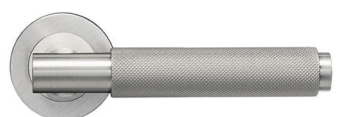

Limitations
Opening doors cannot be coupled side by side

Standard Handle	
COLOUR	CODE
Matt Black	H170

Contemporary Handle Collection	
COLOUR	CODE
Antique Brass	H184
Matt Black	H182
Matt Bronze	H185
Satin Brass	H198
Satin Nickel	H183

Half Rose Door Stops

Antique Brass

Matt Black

Matt Bronze

Satin Brass

Satin Nickel

Hinges

Black

Polished Brass

Satin Brass

Satin Steel

Signature Knurled Handle

Antique Brass

Signature Knurled Handle

Matt Black

Signature Knurled Handle

Matt Bronze

Signature Knurled Handle

Satin Brass

Signature Knurled Handle

Satin Nickel

Heritage Edged Handle

Hammered Pewter

	0 H	2 H	1 V	3 H	1 V	4 H	1 V
Fully Glazed							
Kick Plate							
Panel							