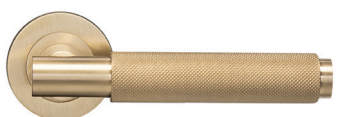

Heritage Edged Handle	
COLOUR	CODE
Hammered Pewter	H187
Matt Black	H188

Turn and Release	
COLOUR	CODE
Antique Brass	H178
Matt Black	H176
Matt Bronze	H177
Satin Brass	H179
Satin Nickel	H180

Handle Range

Standard Handle

Half Rose Door Stops

Antique Brass

Matt Black

Matt Bronze

Satin Brass

Satin Nickel

Hinges

Black

Polished Brass

Satin Brass

Satin Steel

Signature Knurled Handle

Antique Brass

Signature Knurled Handle

Matt Black

Signature Knurled Handle

Matt Bronze

Signature Knurled Handle

Satin Brass

Signature Knurled Handle

Satin Nickel

Heritage Edged Handle

Hammered Pewter

	0 H	2 H	1 V	3 H	1 V	4 H	1 V
Fully Glazed							
Kick Plate							
Panel							